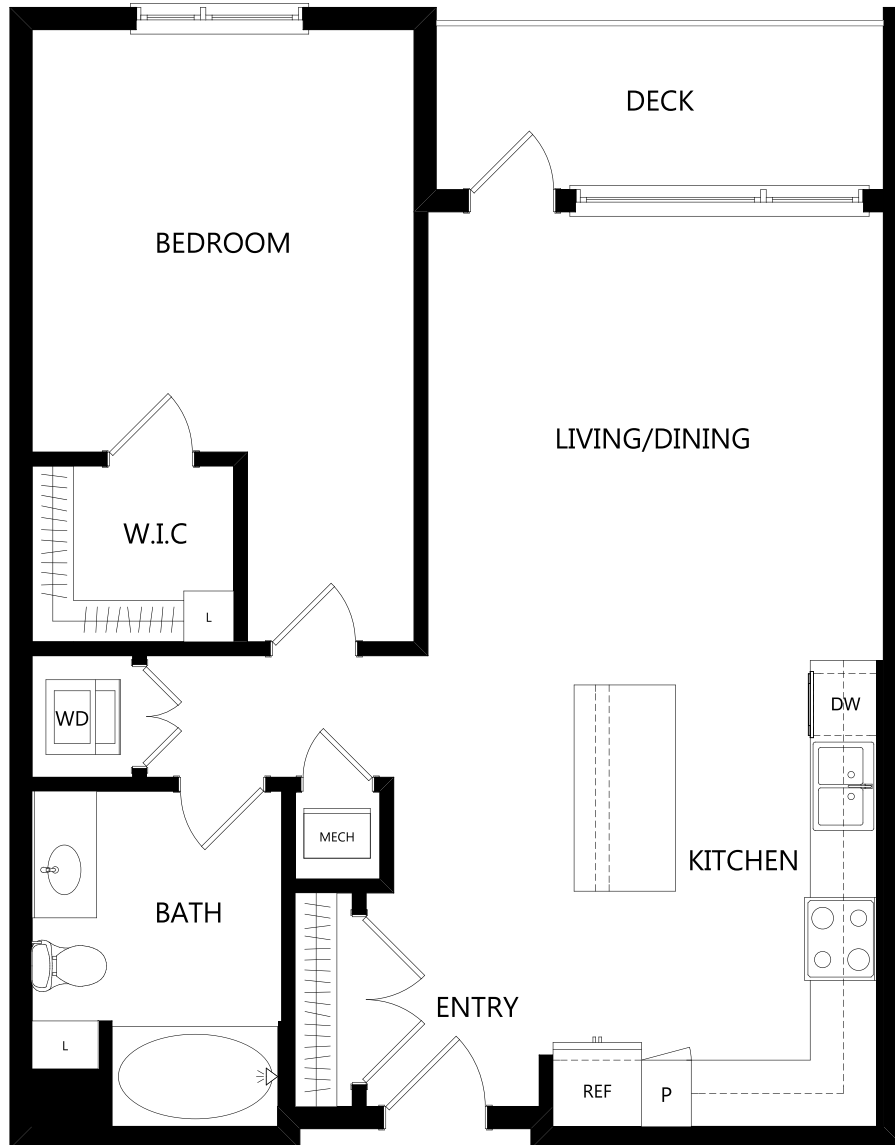

# A2

1 BED / 1 BATH

# 834 SQ. FT.

**NEPTUNE MARINA**

14126 Marquesas Way | Marina Del Rey, CA 90292

949-446-1515 | [www.liveneptunemarina.com](http://www.liveneptunemarina.com)

*Floor plans are artist's rendering. All dimensions are approximate. Actual product and specifications may vary in dimension or detail. Not all features are available in every apartment. Prices and availability are subject to change. Please see a representative for details*