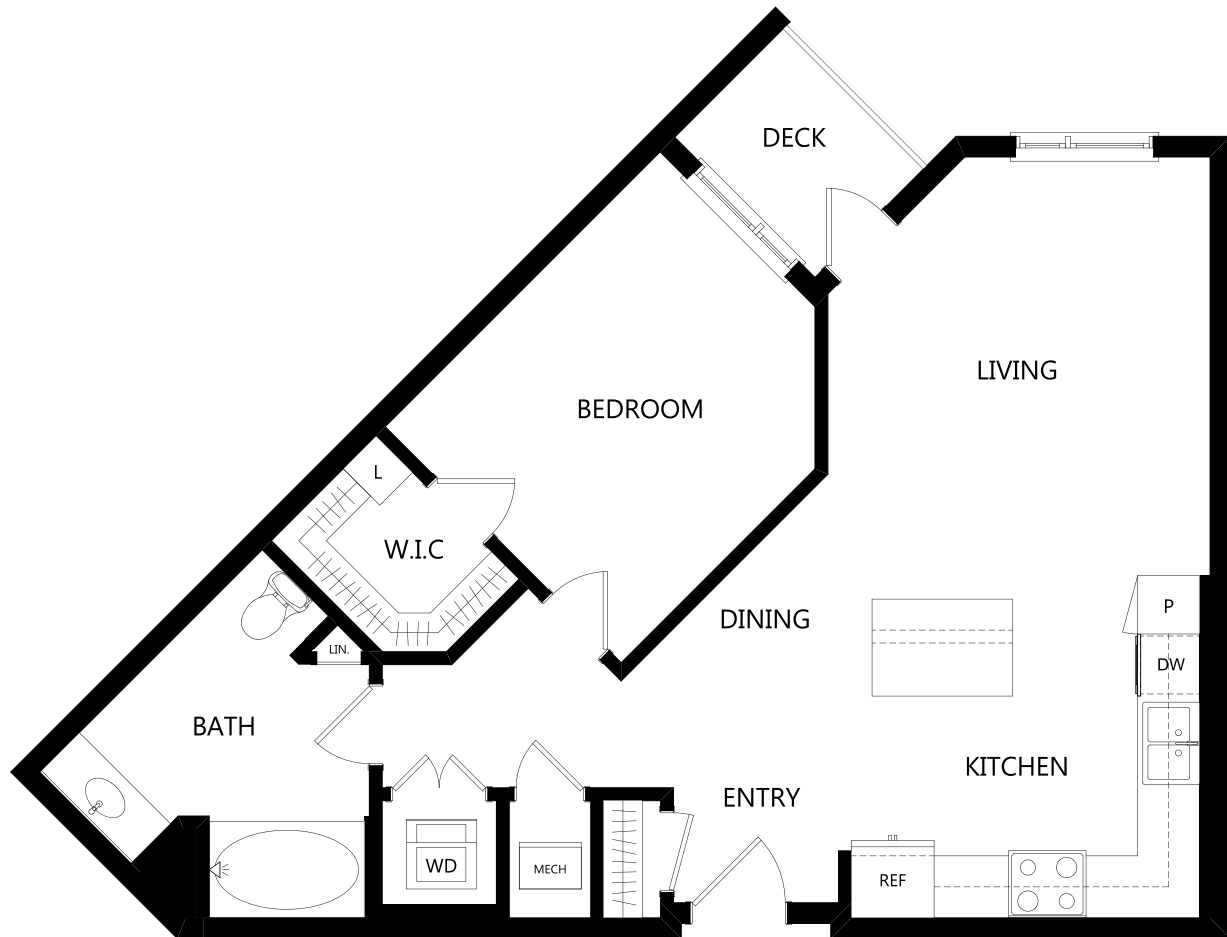

A3

1 BED / 1 BATH

742 SQ. FT.

NEPTUNE MARINA

14126 Marquesas Way | Marina Del Rey, CA 90292

949-446-1515 | www.liveneptunemarina.com

Floor plans are artist's rendering. All dimensions are approximate. Actual product and specifications may vary in dimension or detail. Not all features are available in every apartment. Prices and availability are subject to change. Please see a representative for details.