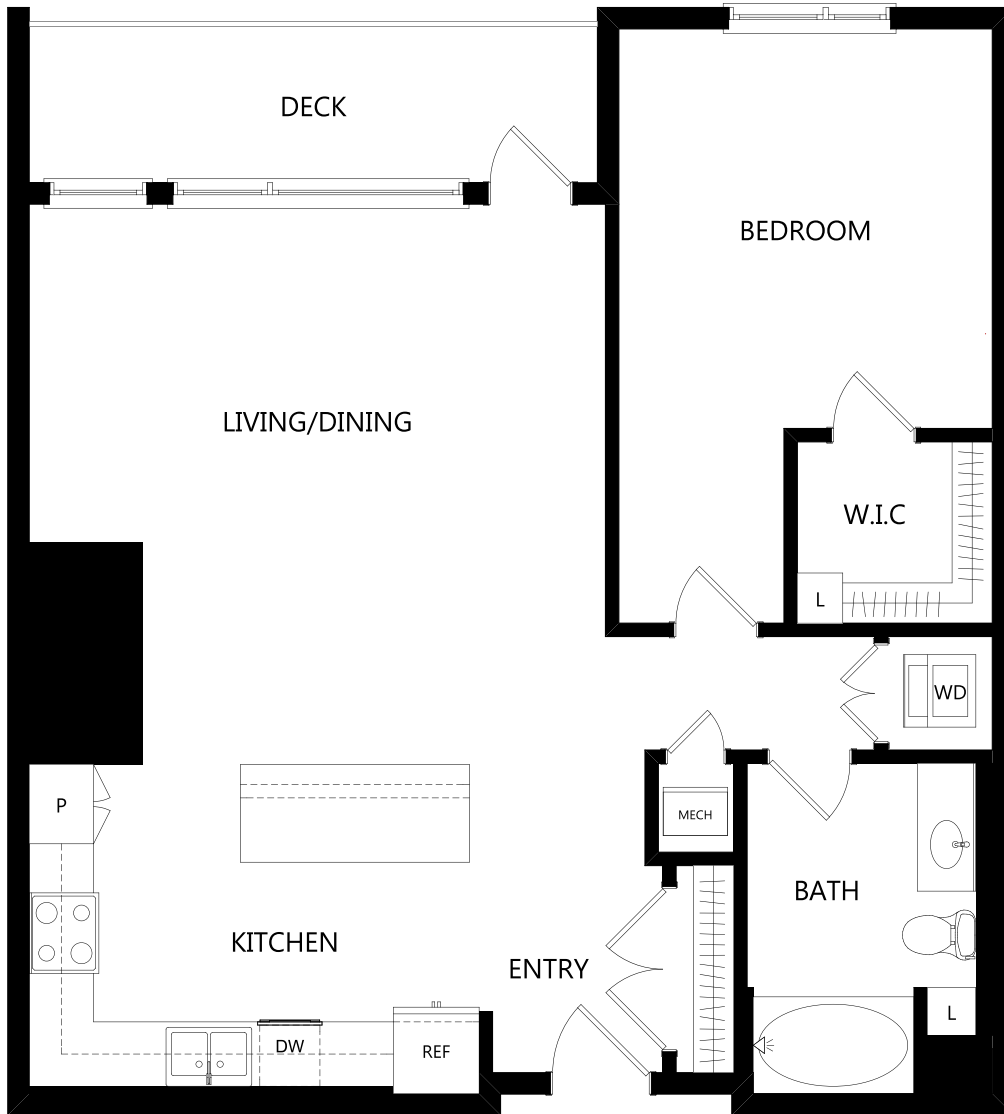

# A4.2

1 BED / 1 BATH

919  
SQ. FT.

**NEPTUNE MARINA**

14126 Marquesas Way | Marina Del Rey, CA 90292

949-446-1515 | [www.liveneptunemarina.com](http://www.liveneptunemarina.com)

*Floor plans are artist's rendering. All dimensions are approximate. Actual product and specifications may vary in dimension or detail. Not all features are available in every apartment. Prices and availability are subject to change. Please see a representative for details*