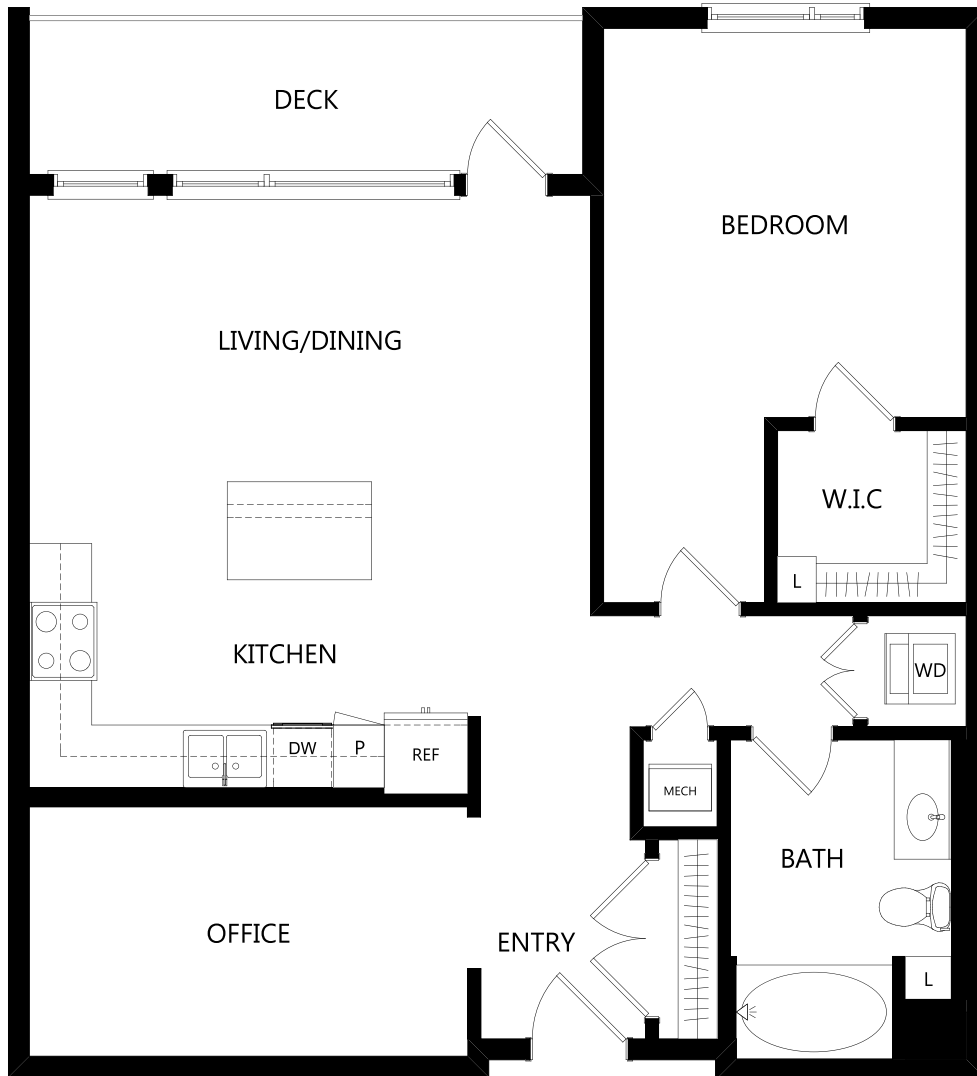

A4.3

1 BED / 1 BATH

928
SQ. FT.

NEPTUNE MARINA

14126 Marquesas Way | Marina Del Rey, CA 90292

949-446-1515 | www.liveneptunemarina.com

Floor plans are artist's rendering. All dimensions are approximate. Actual product and specifications may vary in dimension or detail. Not all features are available in every apartment. Prices and availability are subject to change. Please see a representative for details