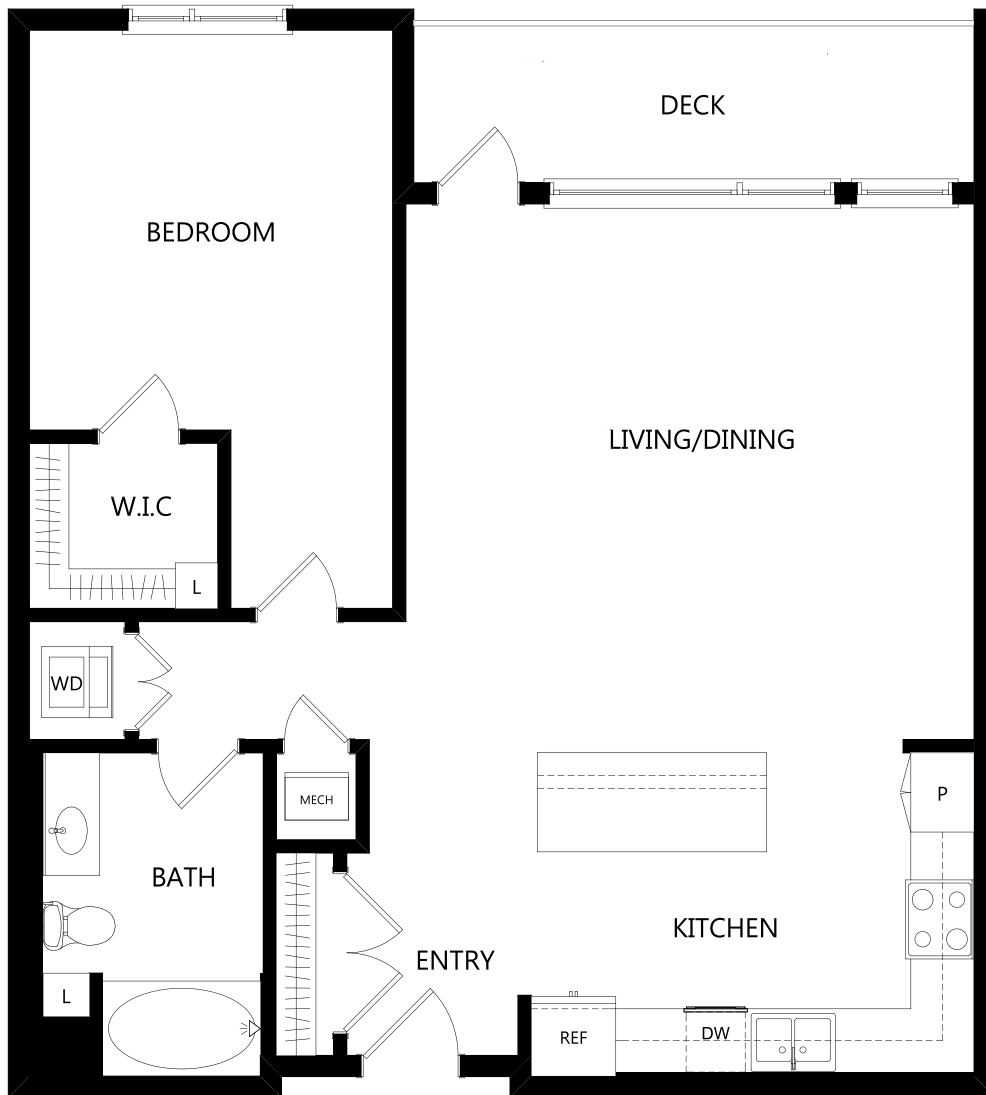

A4

1 BED / 1 BATH

928 SQ. FT.

NEPTUNE MARINA

14126 Marquesas Way | Marina Del Rey, CA 90292

949-446-1515 | www.liveneptunemarina.com

Floor plans are artist's rendering. All dimensions are approximate. Actual product and specifications may vary in dimension or detail. Not all features are available in every apartment. Prices and availability are subject to change. Please see a representative for details