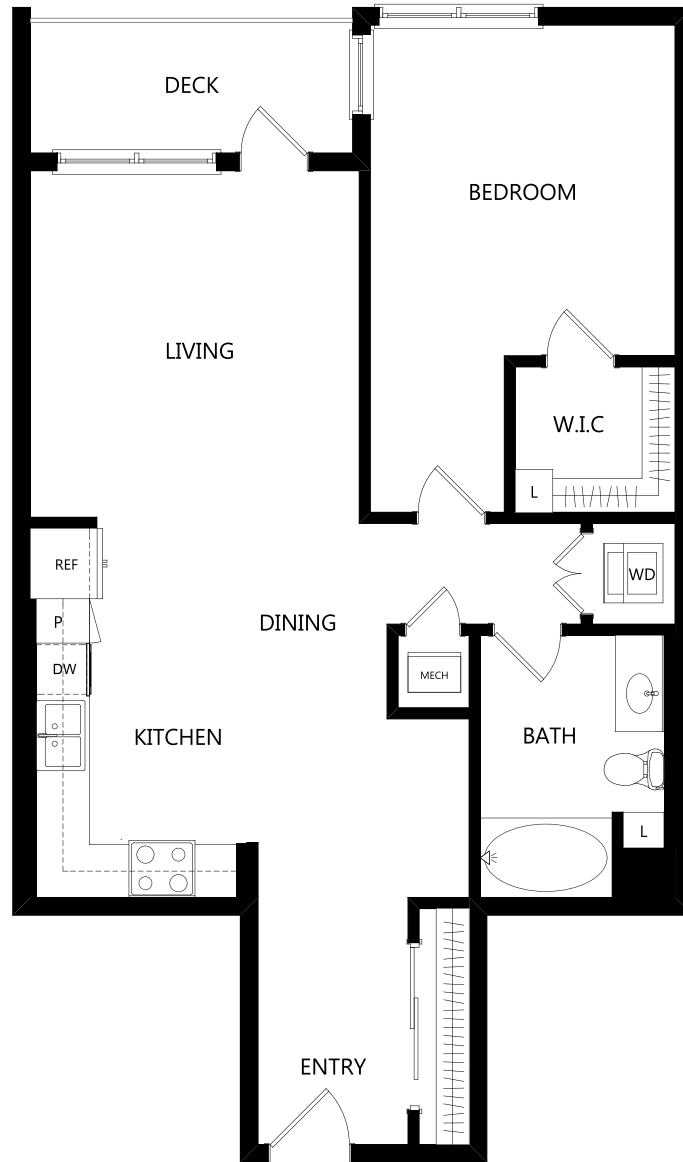

A5

1 BED / 1 BATH

861 SQ. FT.

NEPTUNE MARINA

14126 Marquesas Way | Marina Del Rey, CA 90292

949-446-1515 | www.liveneptunemarina.com

Floor plans are artist's rendering. All dimensions are approximate. Actual product and specifications may vary in dimension or detail. Not all features are available in every apartment. Prices and availability are subject to change. Please see a representative for details