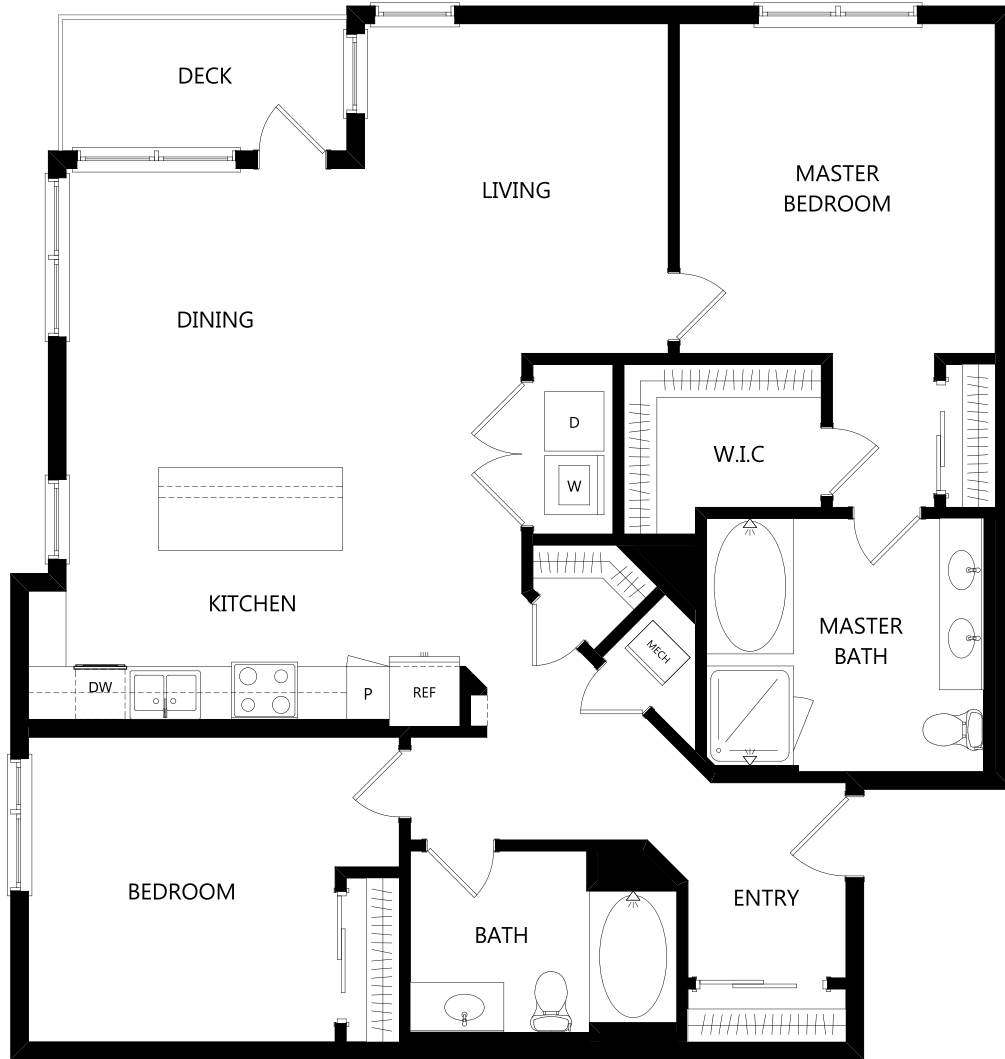

B4

2 BED / 2 BATH

1333
SQ. FT.

NEPTUNE MARINA

14126 Marquesas Way | Marina Del Rey, CA 90292

949-446-1515 | www.liveneptunemarina.com

Floor plans are artist's rendering. All dimensions are approximate. Actual product and specifications may vary in dimension or detail. Not all features are available in every apartment. Prices and availability are subject to change. Please see a representative for details