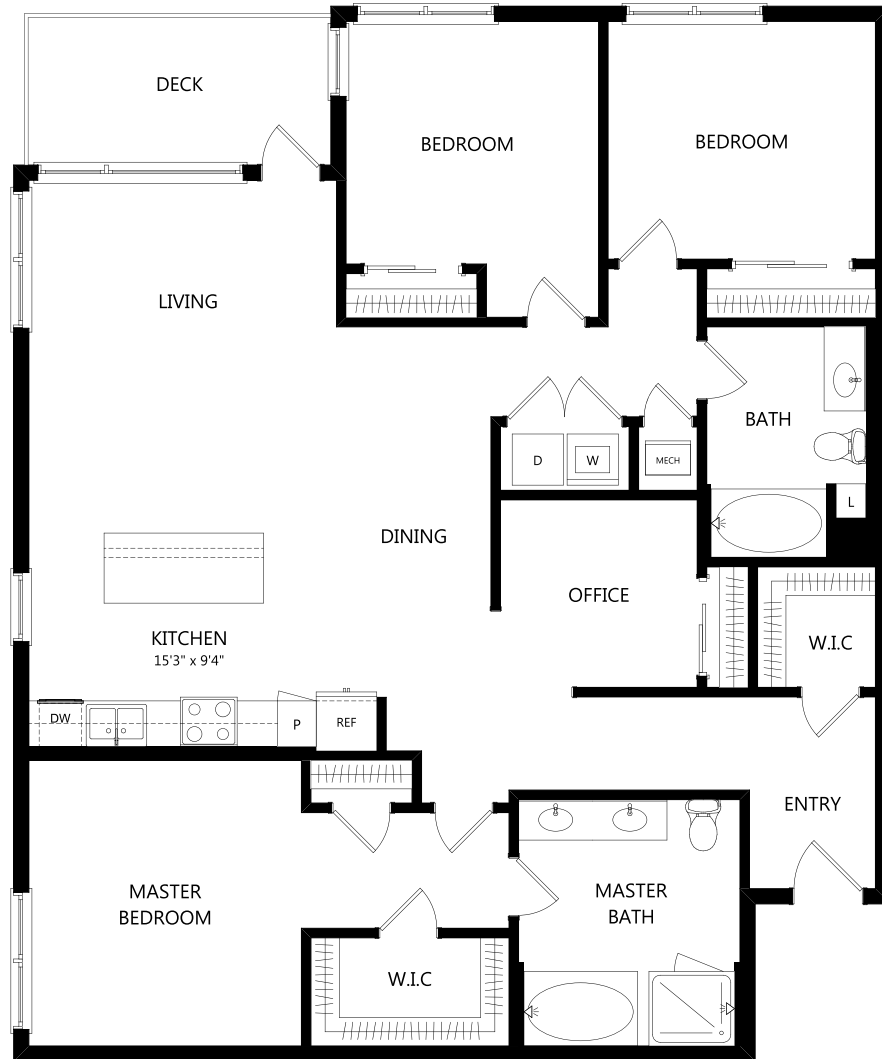

C1

3 BED / 2 BATH

1612 SQ. FT.

NEPTUNE MARINA

14126 Marquesas Way | Marina Del Rey, CA 90292

949-446-1515 | www.liveneptunemarina.com

Floor plans are artist's rendering. All dimensions are approximate. Actual product and specifications may vary in dimension or detail. Not all features are available in every apartment. Prices and availability are subject to change. Please see a representative for details.