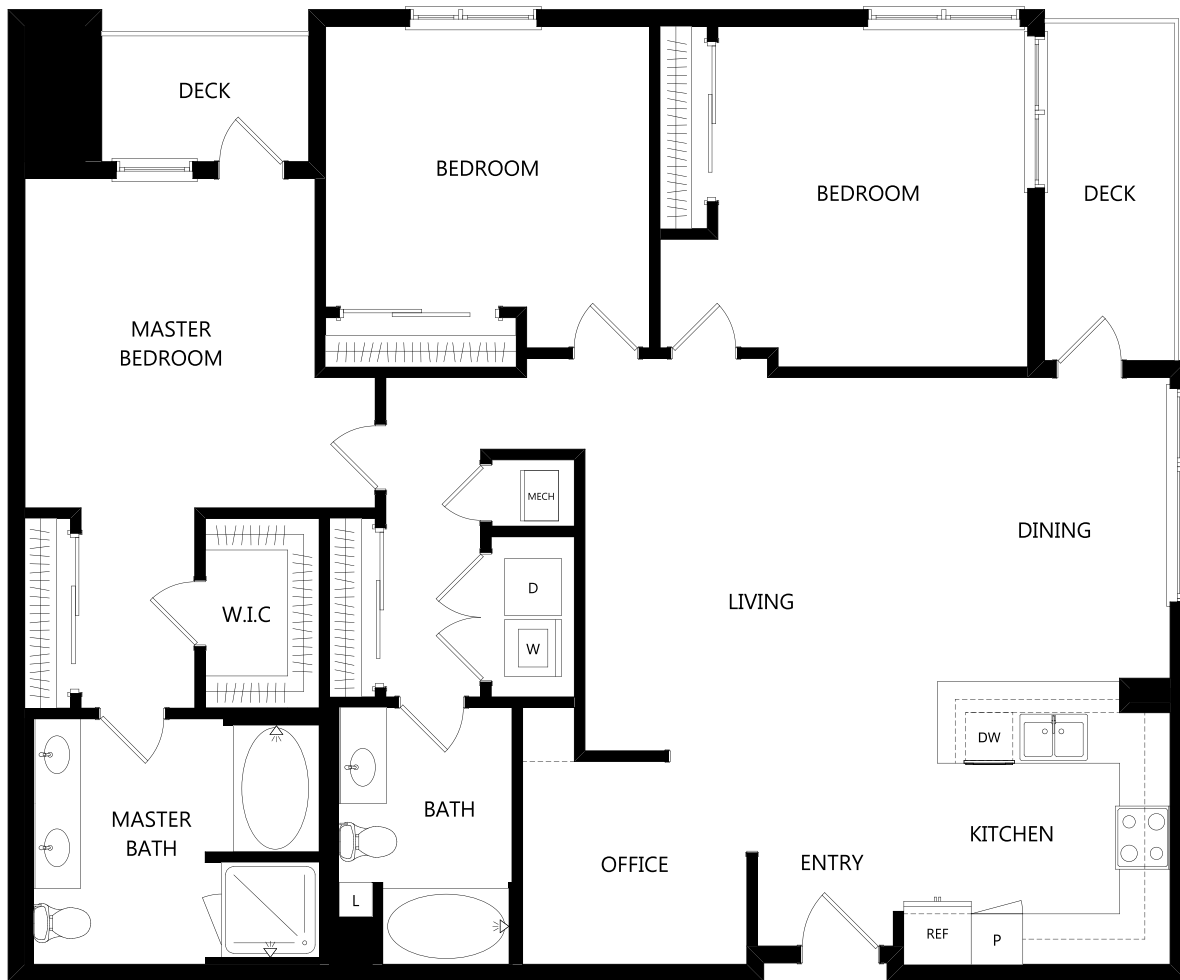

C2

3 BED / 2 BATH

1616

SQ. FT.

NEPTUNE MARINA

14126 Marquesas Way | Marina Del Rey, CA 90292

949-446-1515 | www.liveneptunemarina.com

Floor plans are artist's rendering. All dimensions are approximate. Actual product and specifications may vary in dimension or detail. Not all features are available in every apartment. Prices and availability are subject to change. Please see a representative for details